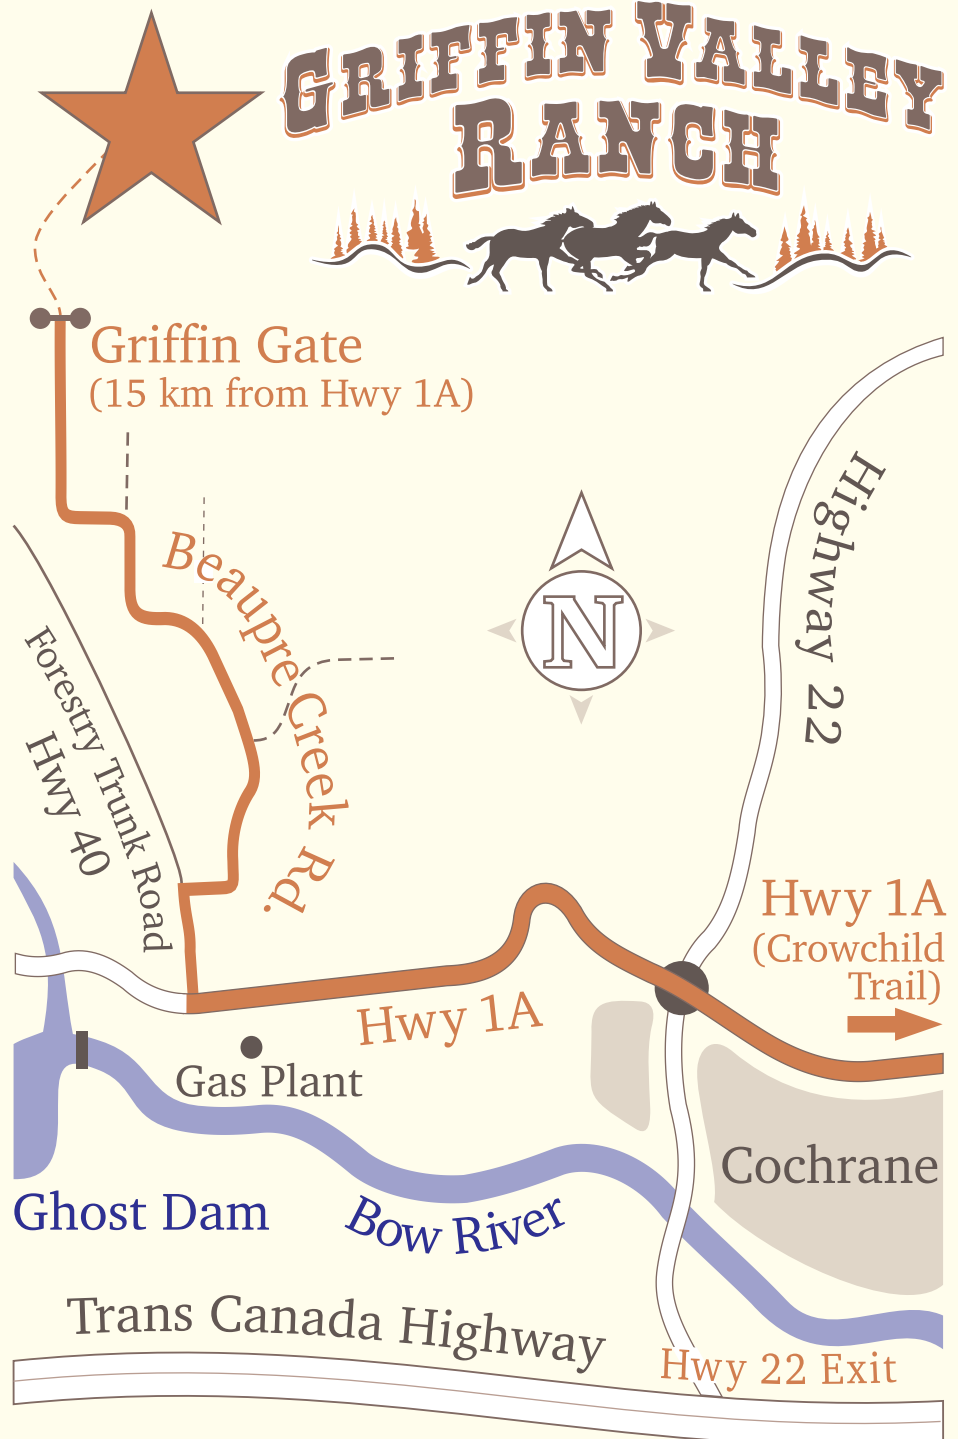

HOW TO GET HERE

GRIFFIN VALLEY RANCH

DIRECTIONS

From town of Cochrane, take Hwy 1A West 13km to Hwy 40. Turn right (North) on Hwy 40 and travel 2km. Turn right on Beaupre Creek Road and travel 13km until you reach our Ranch at the dead end.

← Banff

Calgary →

GUIDED & UNGUIDED TRAIL RIDES • HORSE CAMPS • WAGON RIDES • RESTAURANT/BAR • DANCE HALL • SPECIAL EVENTS